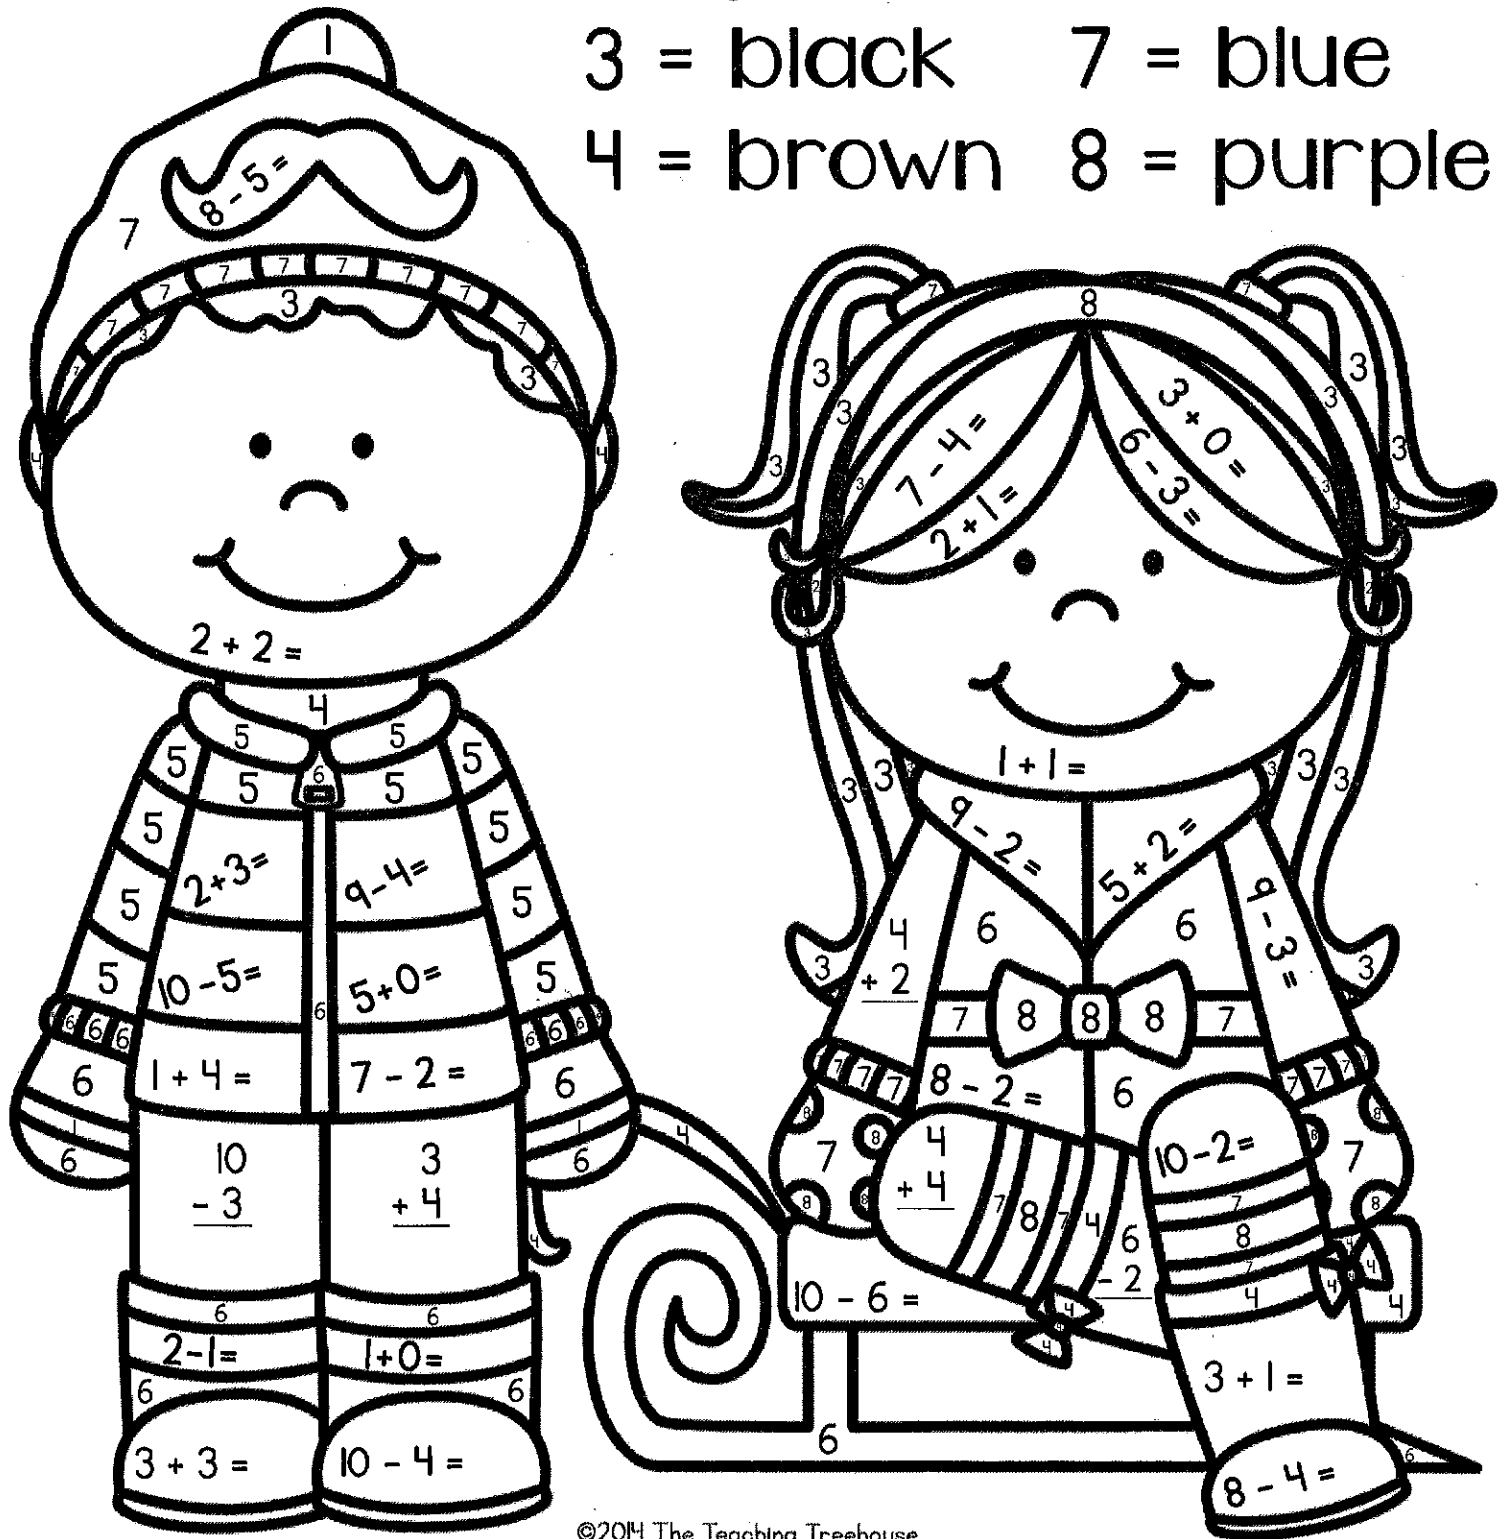

Solve the addition and subtraction problems. Color the picture using the key.

- 1 = red
- 2 = peach
- 3 = black
- 4 = brown
- 5 = yellow
- 6 = gray
- 7 = blue
- 8 = purple

Name _____

Winter Color by Number