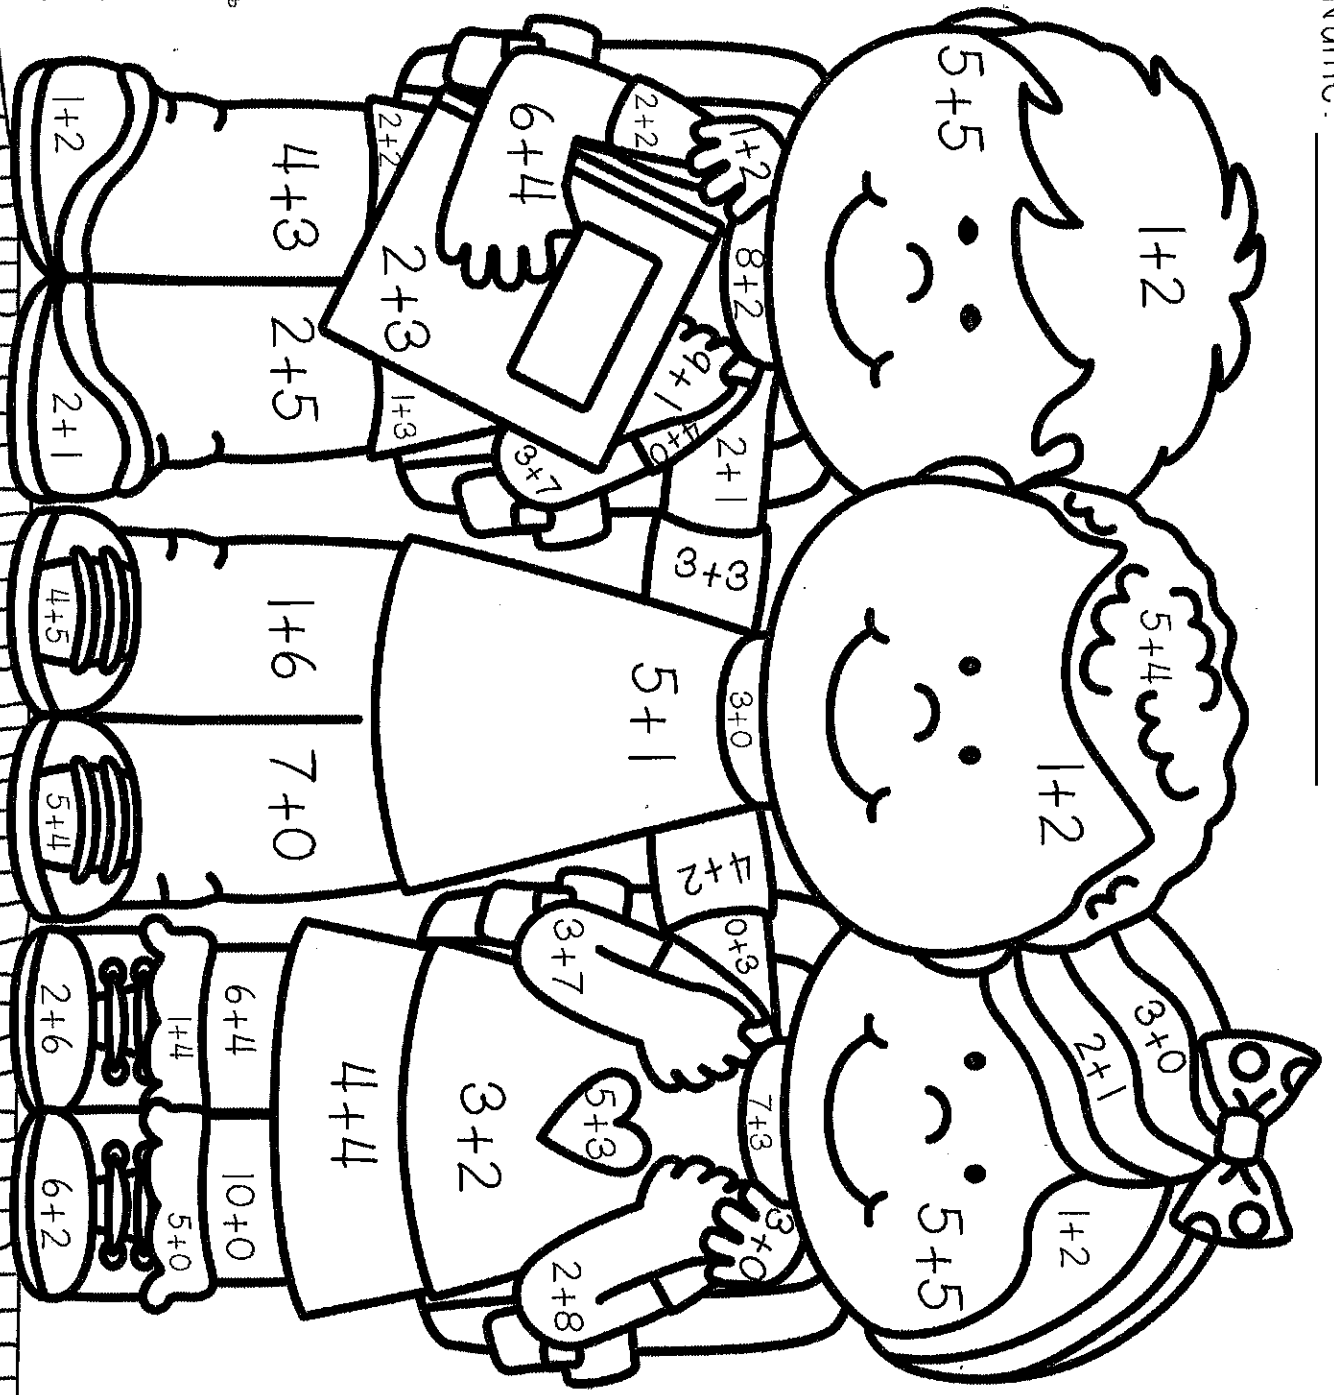

Name: _____

Laurie Kravs 2016 ©

Adding to 10

Color by Addition

- 3 - BROWN
- 4 - GREEN
- 5 - YELLOW
- 6 - RED
- 7 - BLUE
- 8 - PINK
- 9 - BLACK
- 10 - PEACH

*You can choose any colors for empty spaces..

School Days