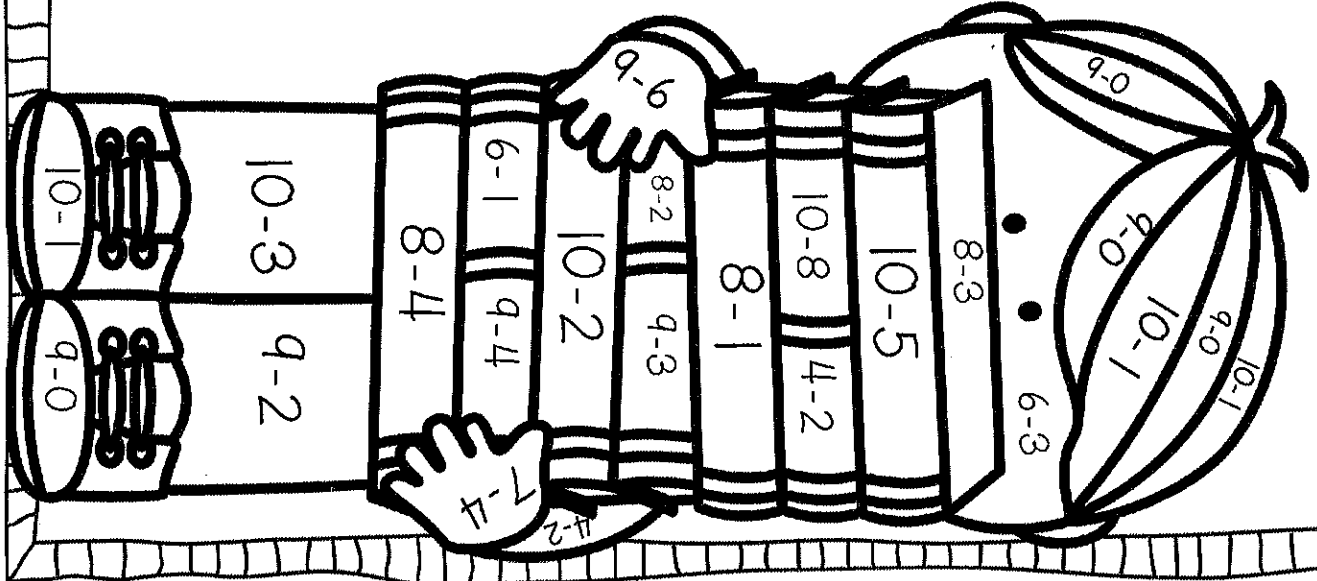

Color by Subtraction

1. 2 - RED
   - 3 - BROWN
   - 4 - GREEN
   - 5 - YELLOW
   - 6 - PURPLE
   - 7 - BLUE
   - 8 - PINK
   - 9 - BLACK
   - 10 - PEACH
2. *You can choose any colors for empty spaces..

Let's Write & Read!

Subtracting with digits 0-10